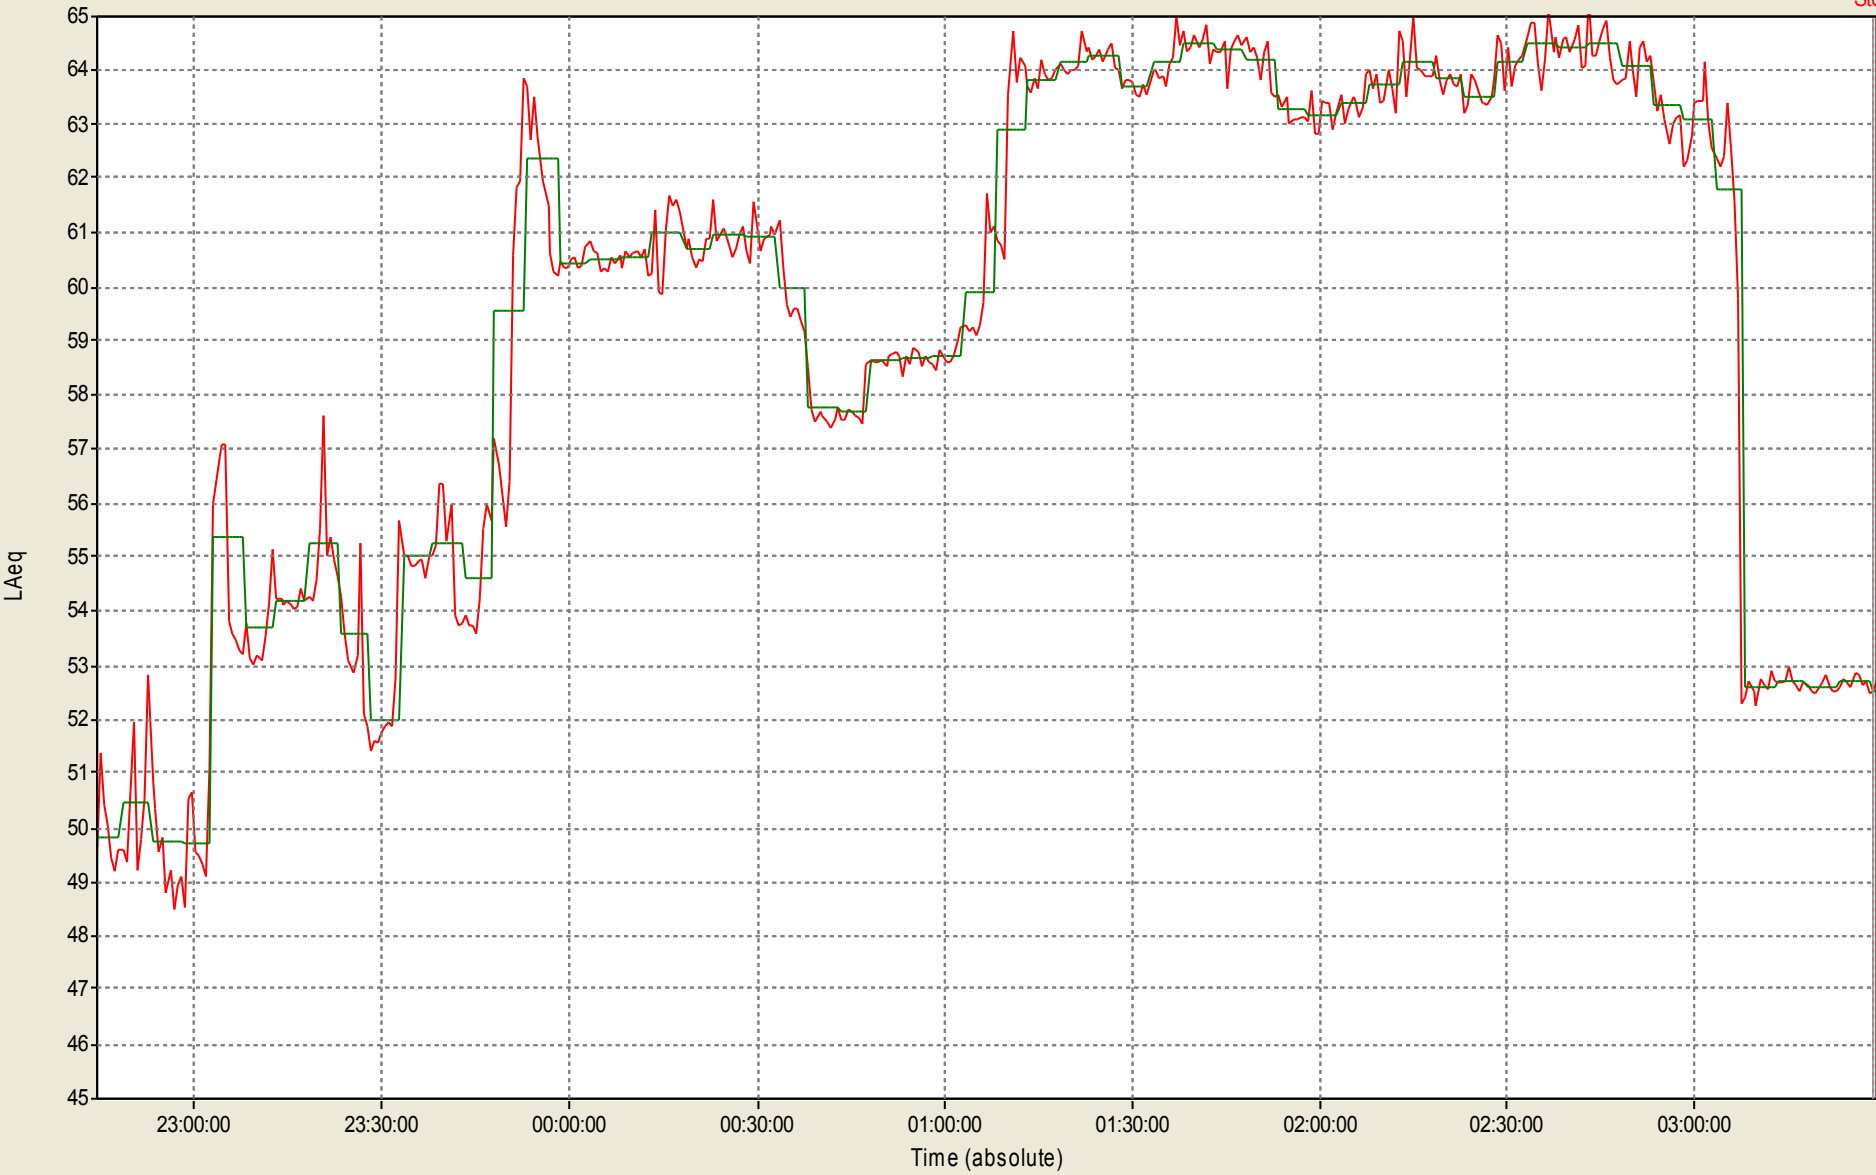

Ipswich Fuel Point - measurements made in front of 41 Ramsey Park 140107

Stop

- All Class 57 shutting down n
- 3 Class 57 idling
- All Class 66 shut down n
- 6 Class 66 & 3 Class 57 idling
- 3 Class 57 started
- 6 Class 66 idling
- 5 Class 66 idling
- 5 Class 66 started
- 66542 idling
- No activity at FP
- Record
- Overload
- Profile, Ch1 LAeq
- Report1, Ch1 LAeq

15/01/2007 03:29:07.469

	Begin	End	Length
Sel.			
View	14/01/2007 22:44:27.469	15/01/2007 03:29:07.469	0 04:45:15.000